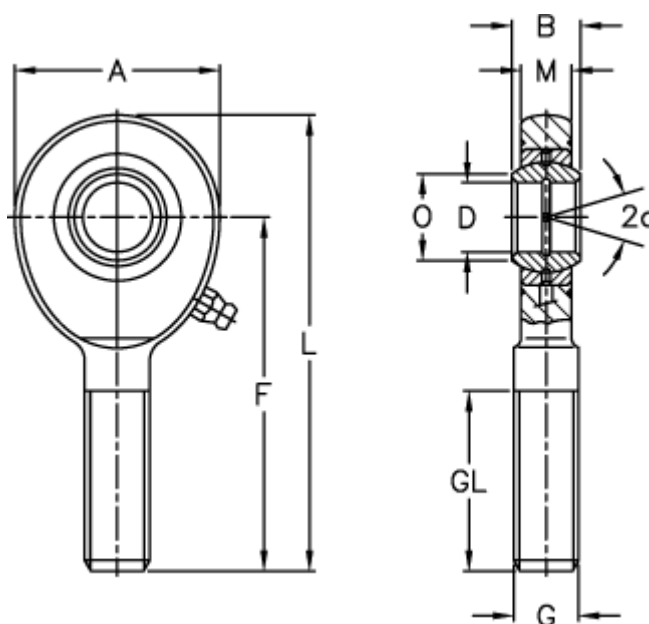

Article number: 03482045
 Description: Fluro Rod end EAL 45
 Note: 45

Measures

A	= 102	L	= 214
a (degrees)	= 7	M	= 27
B	= 32	O	= 50.8
D	= 45	Static drive kN	= 263
Dynamic drive (kN)	= 127	Weight	= 2610
F	= 163		
g	= M42x3		
GL	= 94		